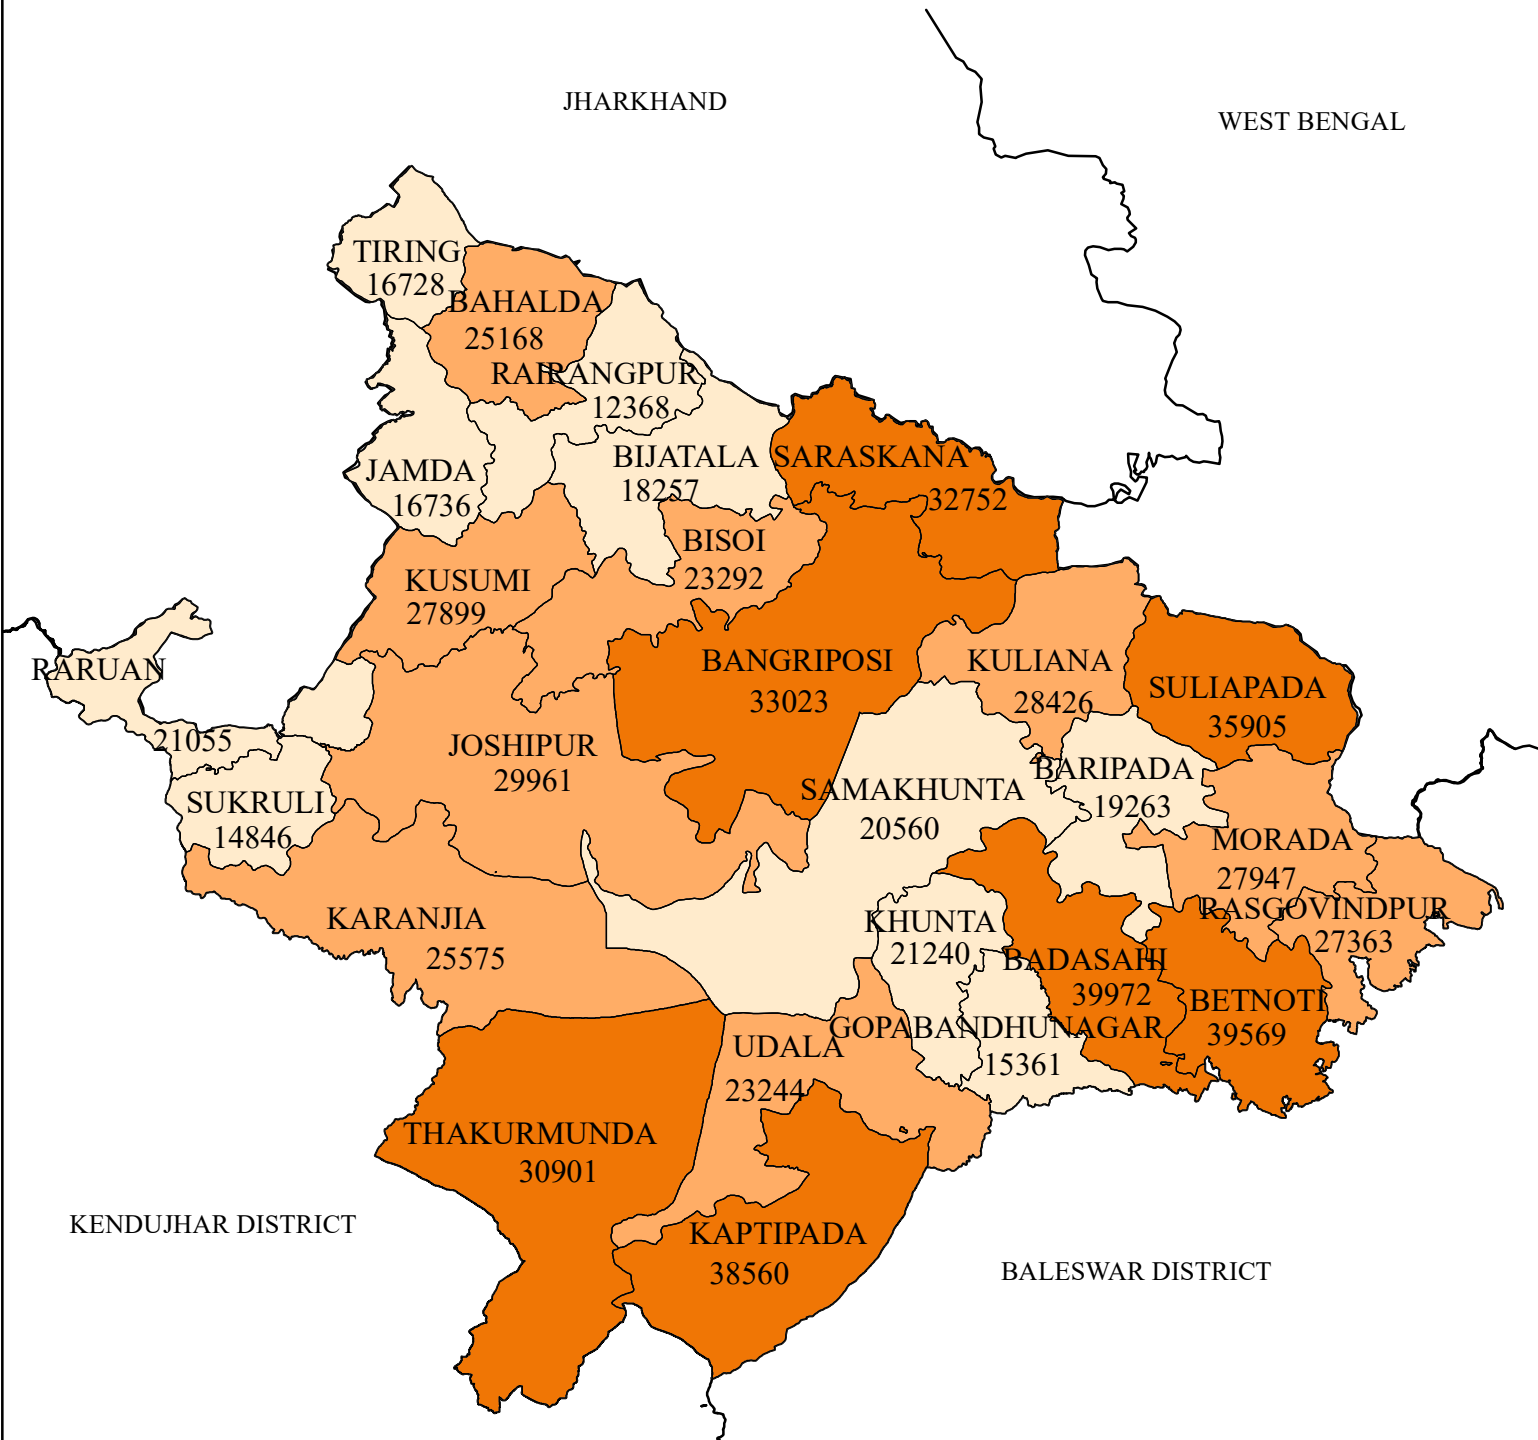

# MARGINAL WORKERS DISTRICT: MAYURBHANJ

## LEGEND

MARGINAL WORKERS

- 12368 - 21240 (LOW)
- 21241 - 30900 (MEDIUM)
- 30901 - 39972 (HIGH)
- DISTRICT BOUNDARY
- BLOCK BOUNDARY

Source : Census - 2011

## INDEX

0 10 20 40 Kilometers